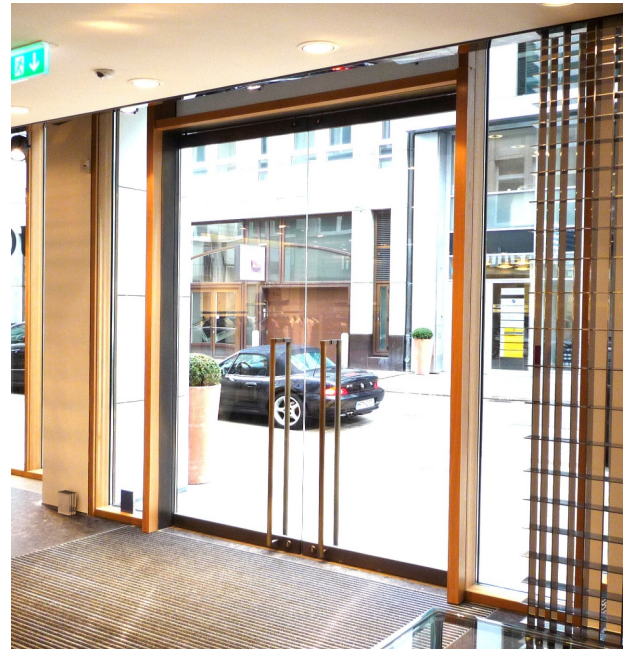

# Floor Guard™

58 KHz Invisible Ultra Wide Exit Protection System

**Floor Guard** is a 100% invisible EAS detection system, ideal for high end retailers who are looking for top-of-the-line security and protection while maintaining a customer-friendly atmosphere without the obtrusiveness of pedestals. The EAS antennas are buried into the floor of the store exit and customizable to adapt for varying ranges of coverage. Ideal for stores with wide exits.

***AN INVISIBLE SYSTEM IS VISIBLY BETTER!***

- Ultra compact antenna design allows for installations at multiple story establishments, i.e. malls and department stores
- Integrated sealed antenna structure
- Pure floor system without extra antennas around the perimeter
- Convenient LCD display for tuning the system
- Controller capable of being conveniently installed up to 600 feet away (183 meters)