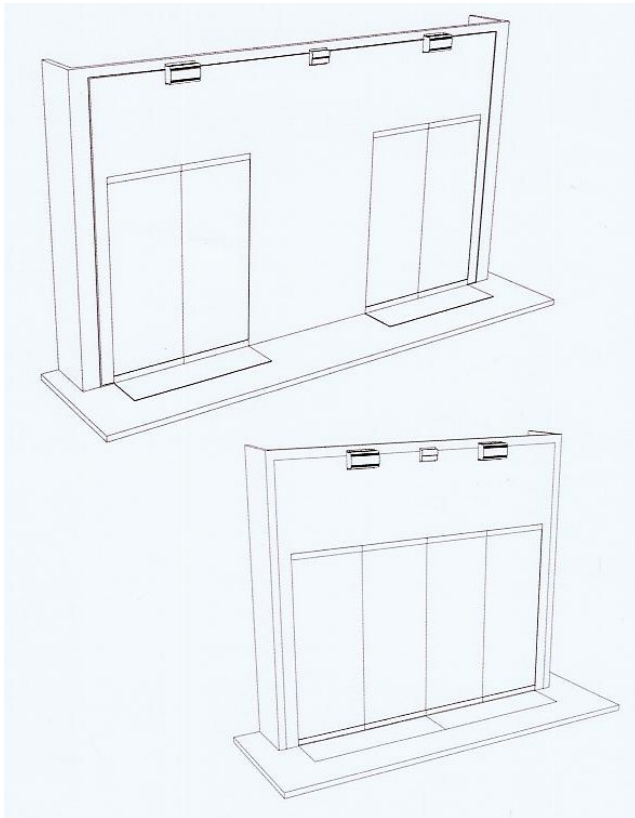

# Floor Guard™

58 KHz Invisible Ultra Wide Exit Protection System

**Floor Guard** is a 100% invisible EAS detection system, ideal for high end retailers who are looking for top-of-the-line security and protection while maintaining a customer-friendly atmosphere without the obtrusiveness of pedestals. The EAS antennas are buried into the floor of the store exit and customizable to adapt for varying ranges of coverage. Ideal for stores with wide exits.

***AN INVISIBLE SYSTEM IS VISIBLY BETTER!***

- Ultra compact antenna design allows for installations at multiple story establishments, i.e. malls and department stores
- Integrated sealed antenna structure
- Pure floor system without extra antennas around the perimeter
- Convenient LCD display for tuning the system
- Controller capable of being conveniently installed up to 600 feet away (183 meters)